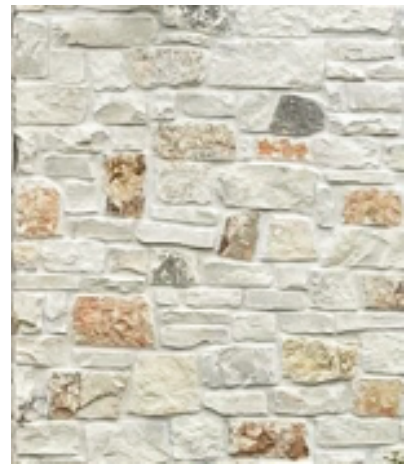

16" long Sconces

Wooden double door with glass

Austin County Blend from Legends Stone

SW 6258
Tricorn Black

Trims

SW 7551
Greek Villa

Stucco and stucco window frames

Black composition shingles

Black grid window frames

Denali Brick from Legend Stone

9490 CEDAR BEND DR

Exterior Selections

NEW WAVE HOMES
BUILDING THE FUTURE, TODAY